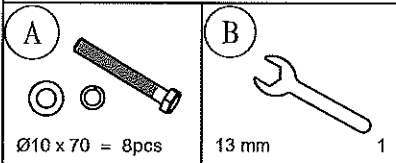

SILVERWOOD 1200 ROUND TABLE ITEM CODE 44847

ASSEMBLY INSTRUCTIONS

10 MIN

For assistance in assembling or missing parts, Please contact Super Amart, Ewing Road, Customer Service Free Call # 1800 351 084

Step-1