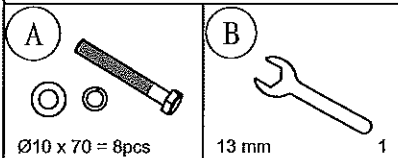

SILVERWOOD 1200 ROUND TABLE ITEM CODE 44847

ASSEMBLY INSTRUCTIONS

10 MIN

For assistance in assembling or missing parts, Please contact Super Amart, Ewing Road, Customer Service Free Call # 1800 351 084

Step-1