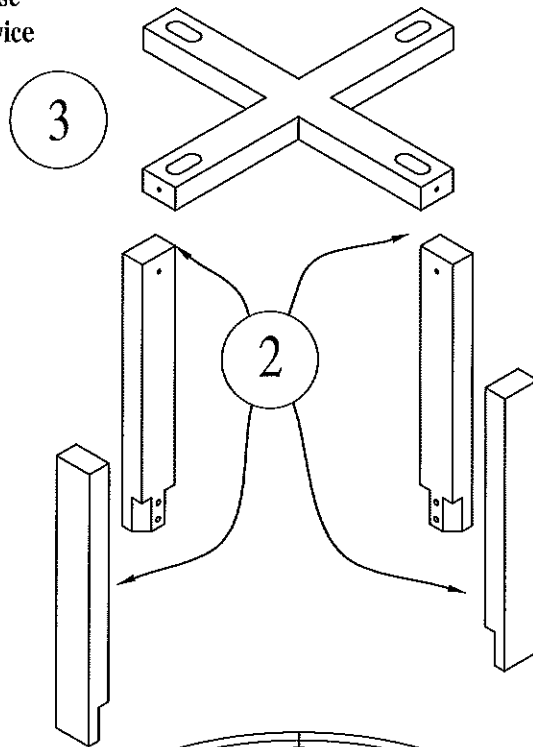

SILVERWOOD 1200 ROUND TABLE ITEM CODE 44847

ASSEMBLY INSTRUCTIONS

10 MIN

For assistance in assembling or missing parts, Please contact Super Amart, Ewing Road, Customer Service Free Call # 1800 351 084

Step-1

Step-2