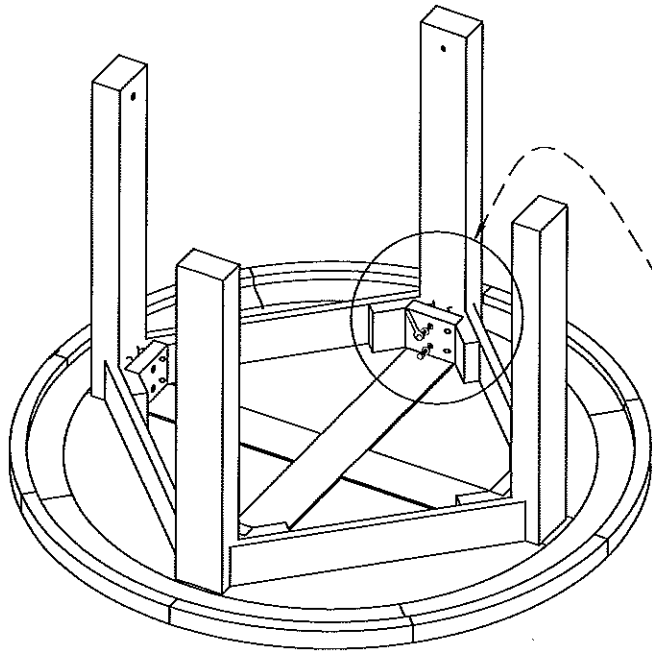

SILVERWOOD 1200 ROUND TABLE ITEM CODE 44847

ASSEMBLY INSTRUCTIONS

10 MIN

For assistance in assembling or missing parts, Please contact Super Amart, Ewing Road, Customer Service Free Call # 1800 351 084

Step-1

Step-2